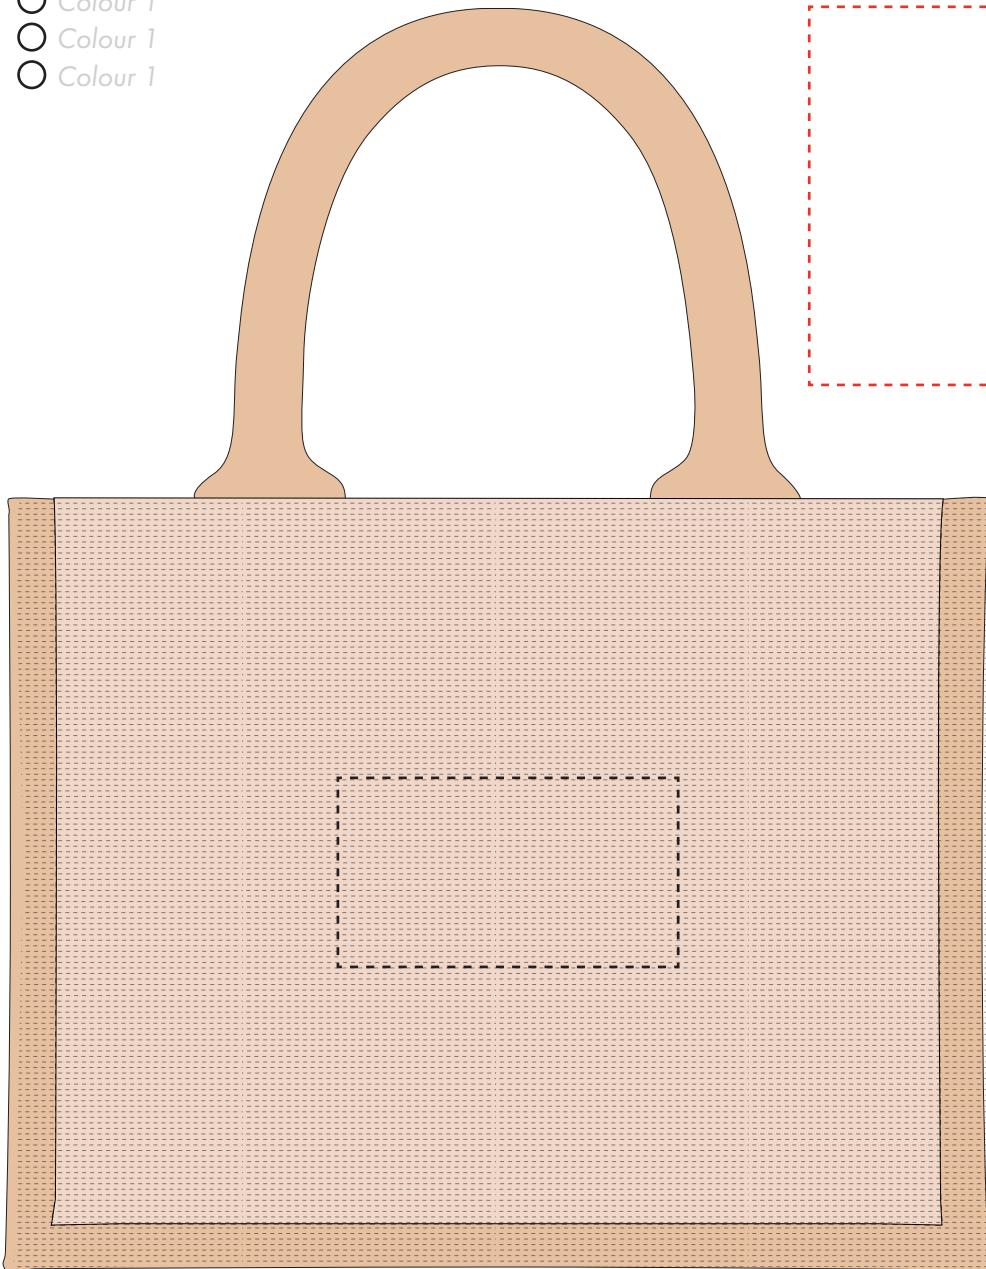

Your Ref:
Our Ref:

Quantity:
Version: 1

Product Code: QB0586
Product Colour: NATURAL

PRINTING CONCERNS: PRINT MAY DISCOLOUR

PRODUCT INFO: DUE TO THE NATURE OF THE PRODUCT THE PRINT POSITION MAY VARY BY 2 - 3 MM

We stock this item in the following colours

Madreia Thread Colour

- Colour 1
- Colour 1
- Colour 1
- Colour 1

ARTWORK SCALE 100%
Max print area: 90mm x 50mm

The dashed line is to demonstrate print area and will not appear on your printed item